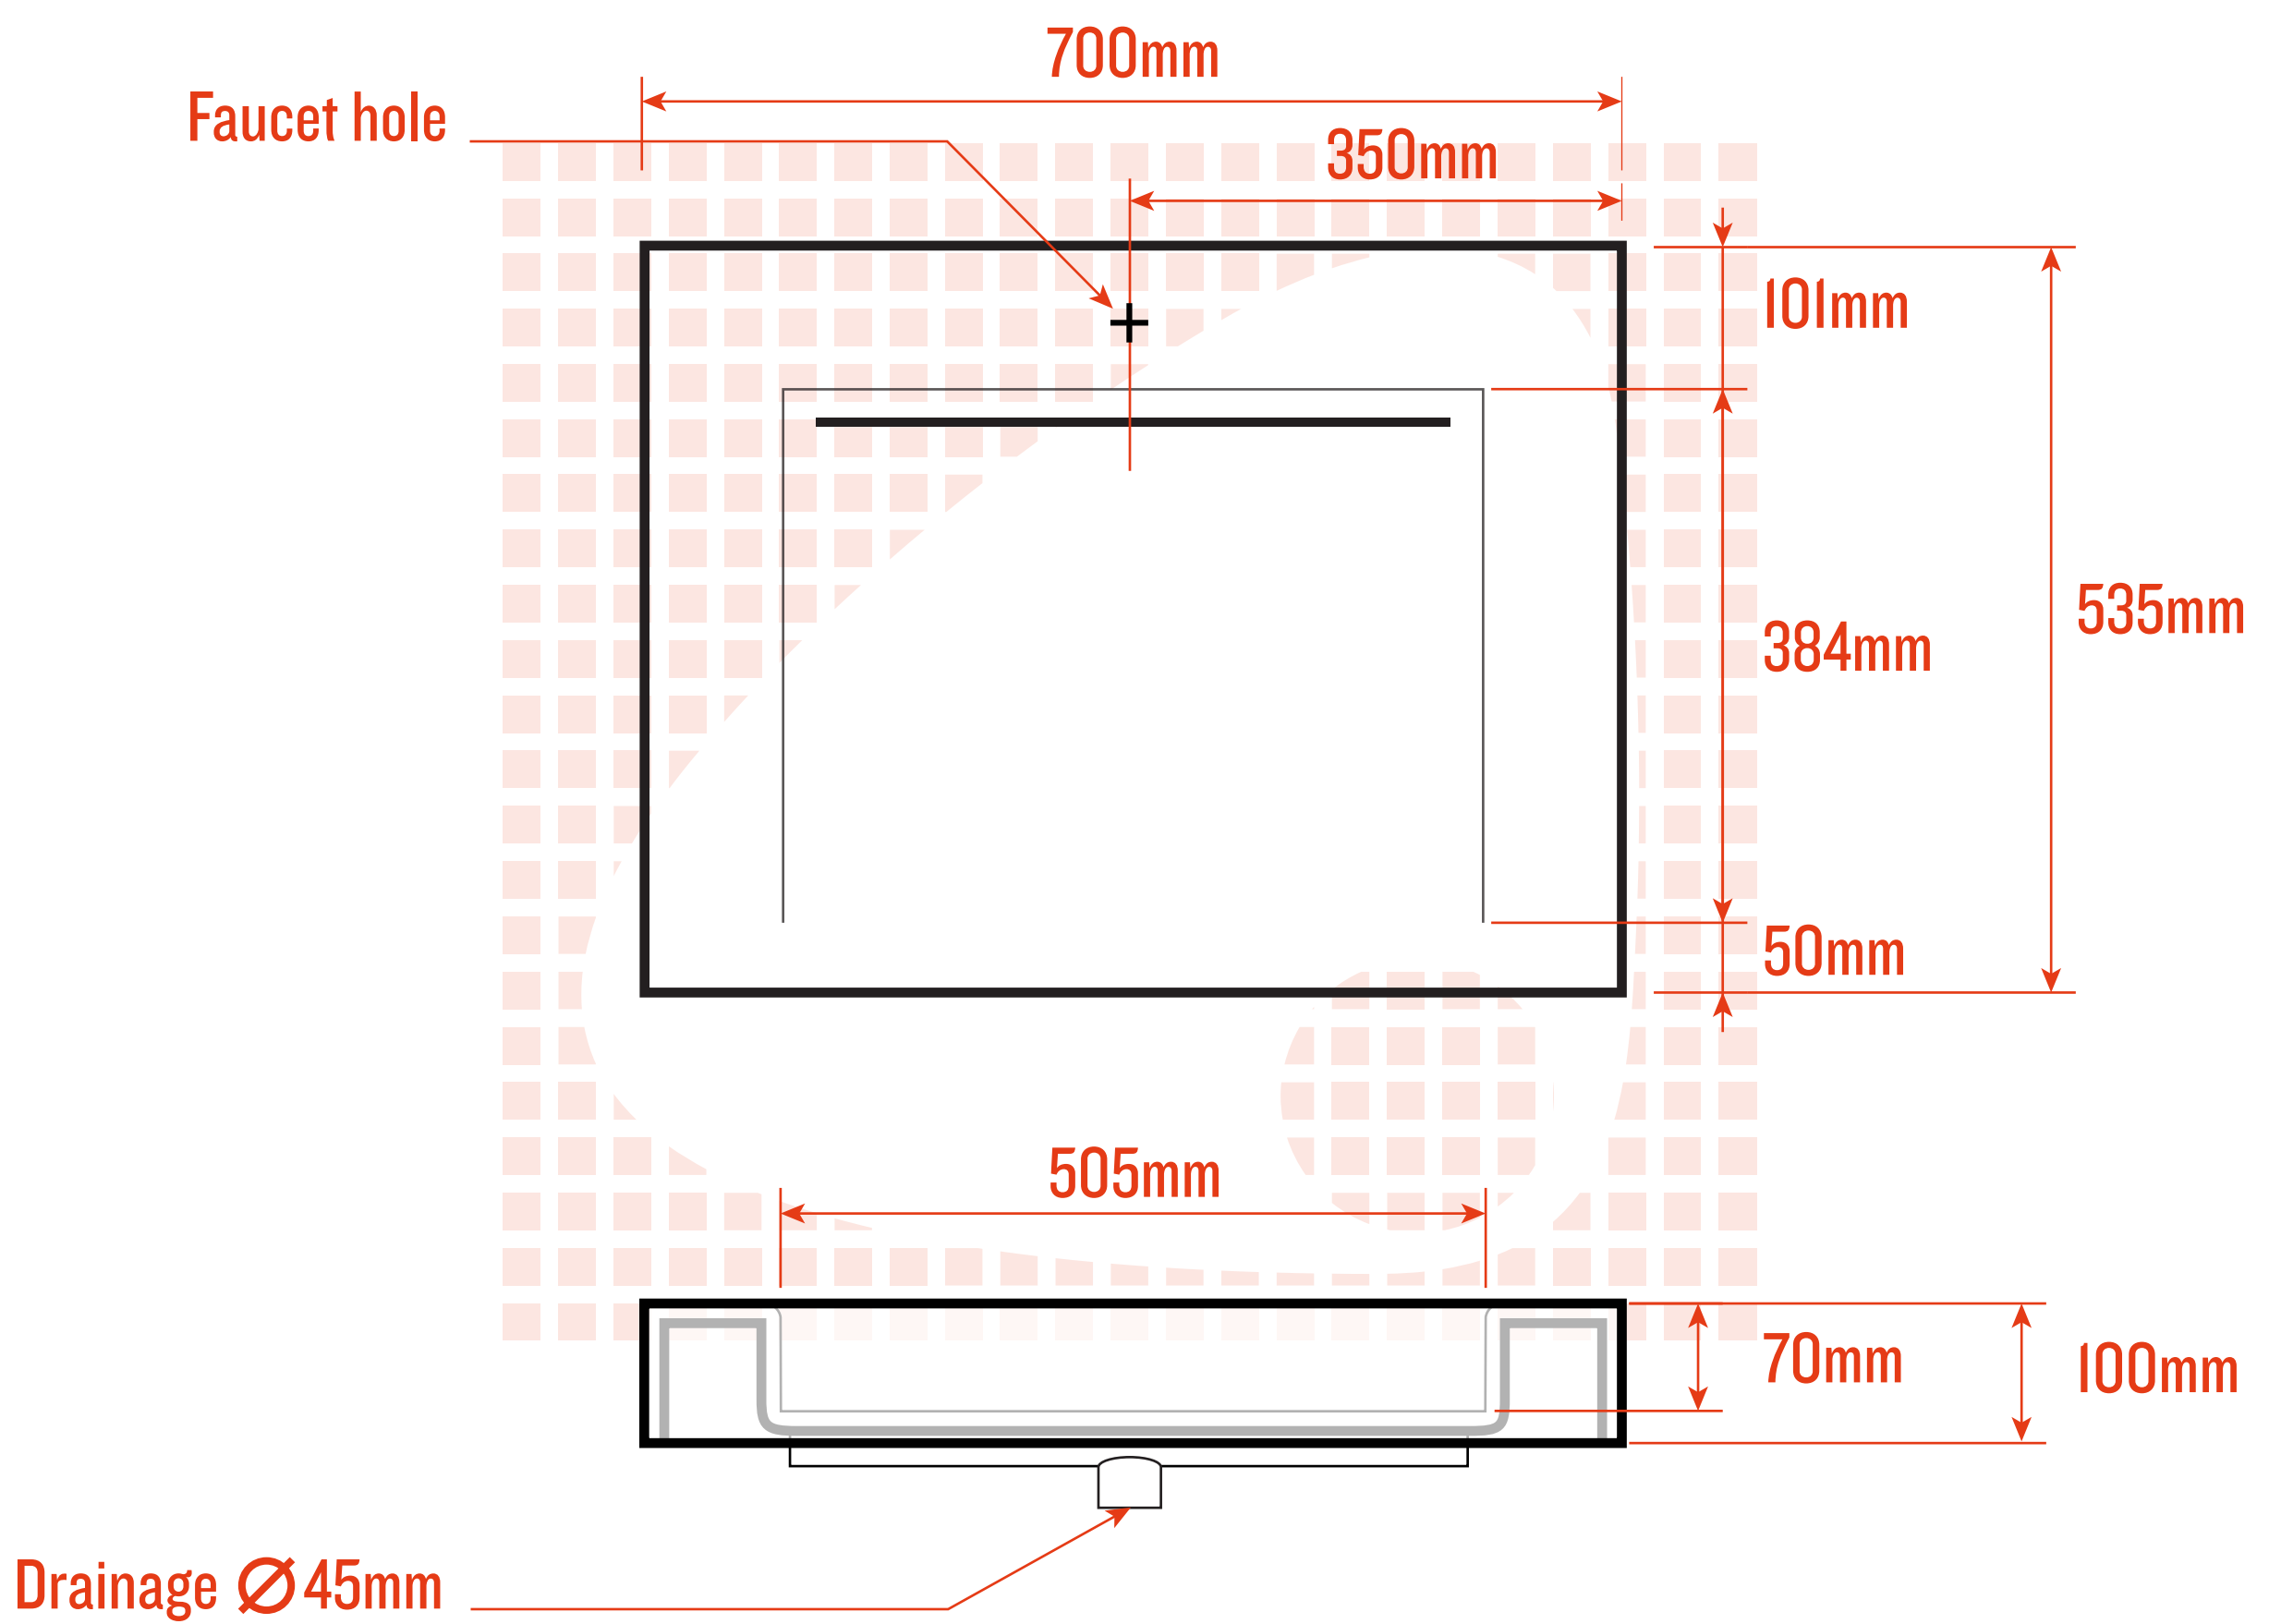

Ballas Simple

The Ballas washbasin modern style is characterised by its linear drainage system.

Its 14mm thick solid surface material shows the high quality of this product. A cleaning valve is located under the bowl to allow an easy access to the trap.

Washbasin made from Solid Surface, designed and manufactured in France.

furniture and faucet not included.

Custom-made production is possible (dimensions; number of bowls...)

Ballas Double

The Ballas washbasin modern style is characterised by its linear drainage system.

Its 14mm thick solid surface material shows the high quality of this product. A cleaning valve is located under the bowl to allow an easy access to the trap.

Washbasin made from Solid Surface, designed and manufactured in France.

furniture and faucet not included.

Custom-made production is possible (dimensions; number of bowls...)