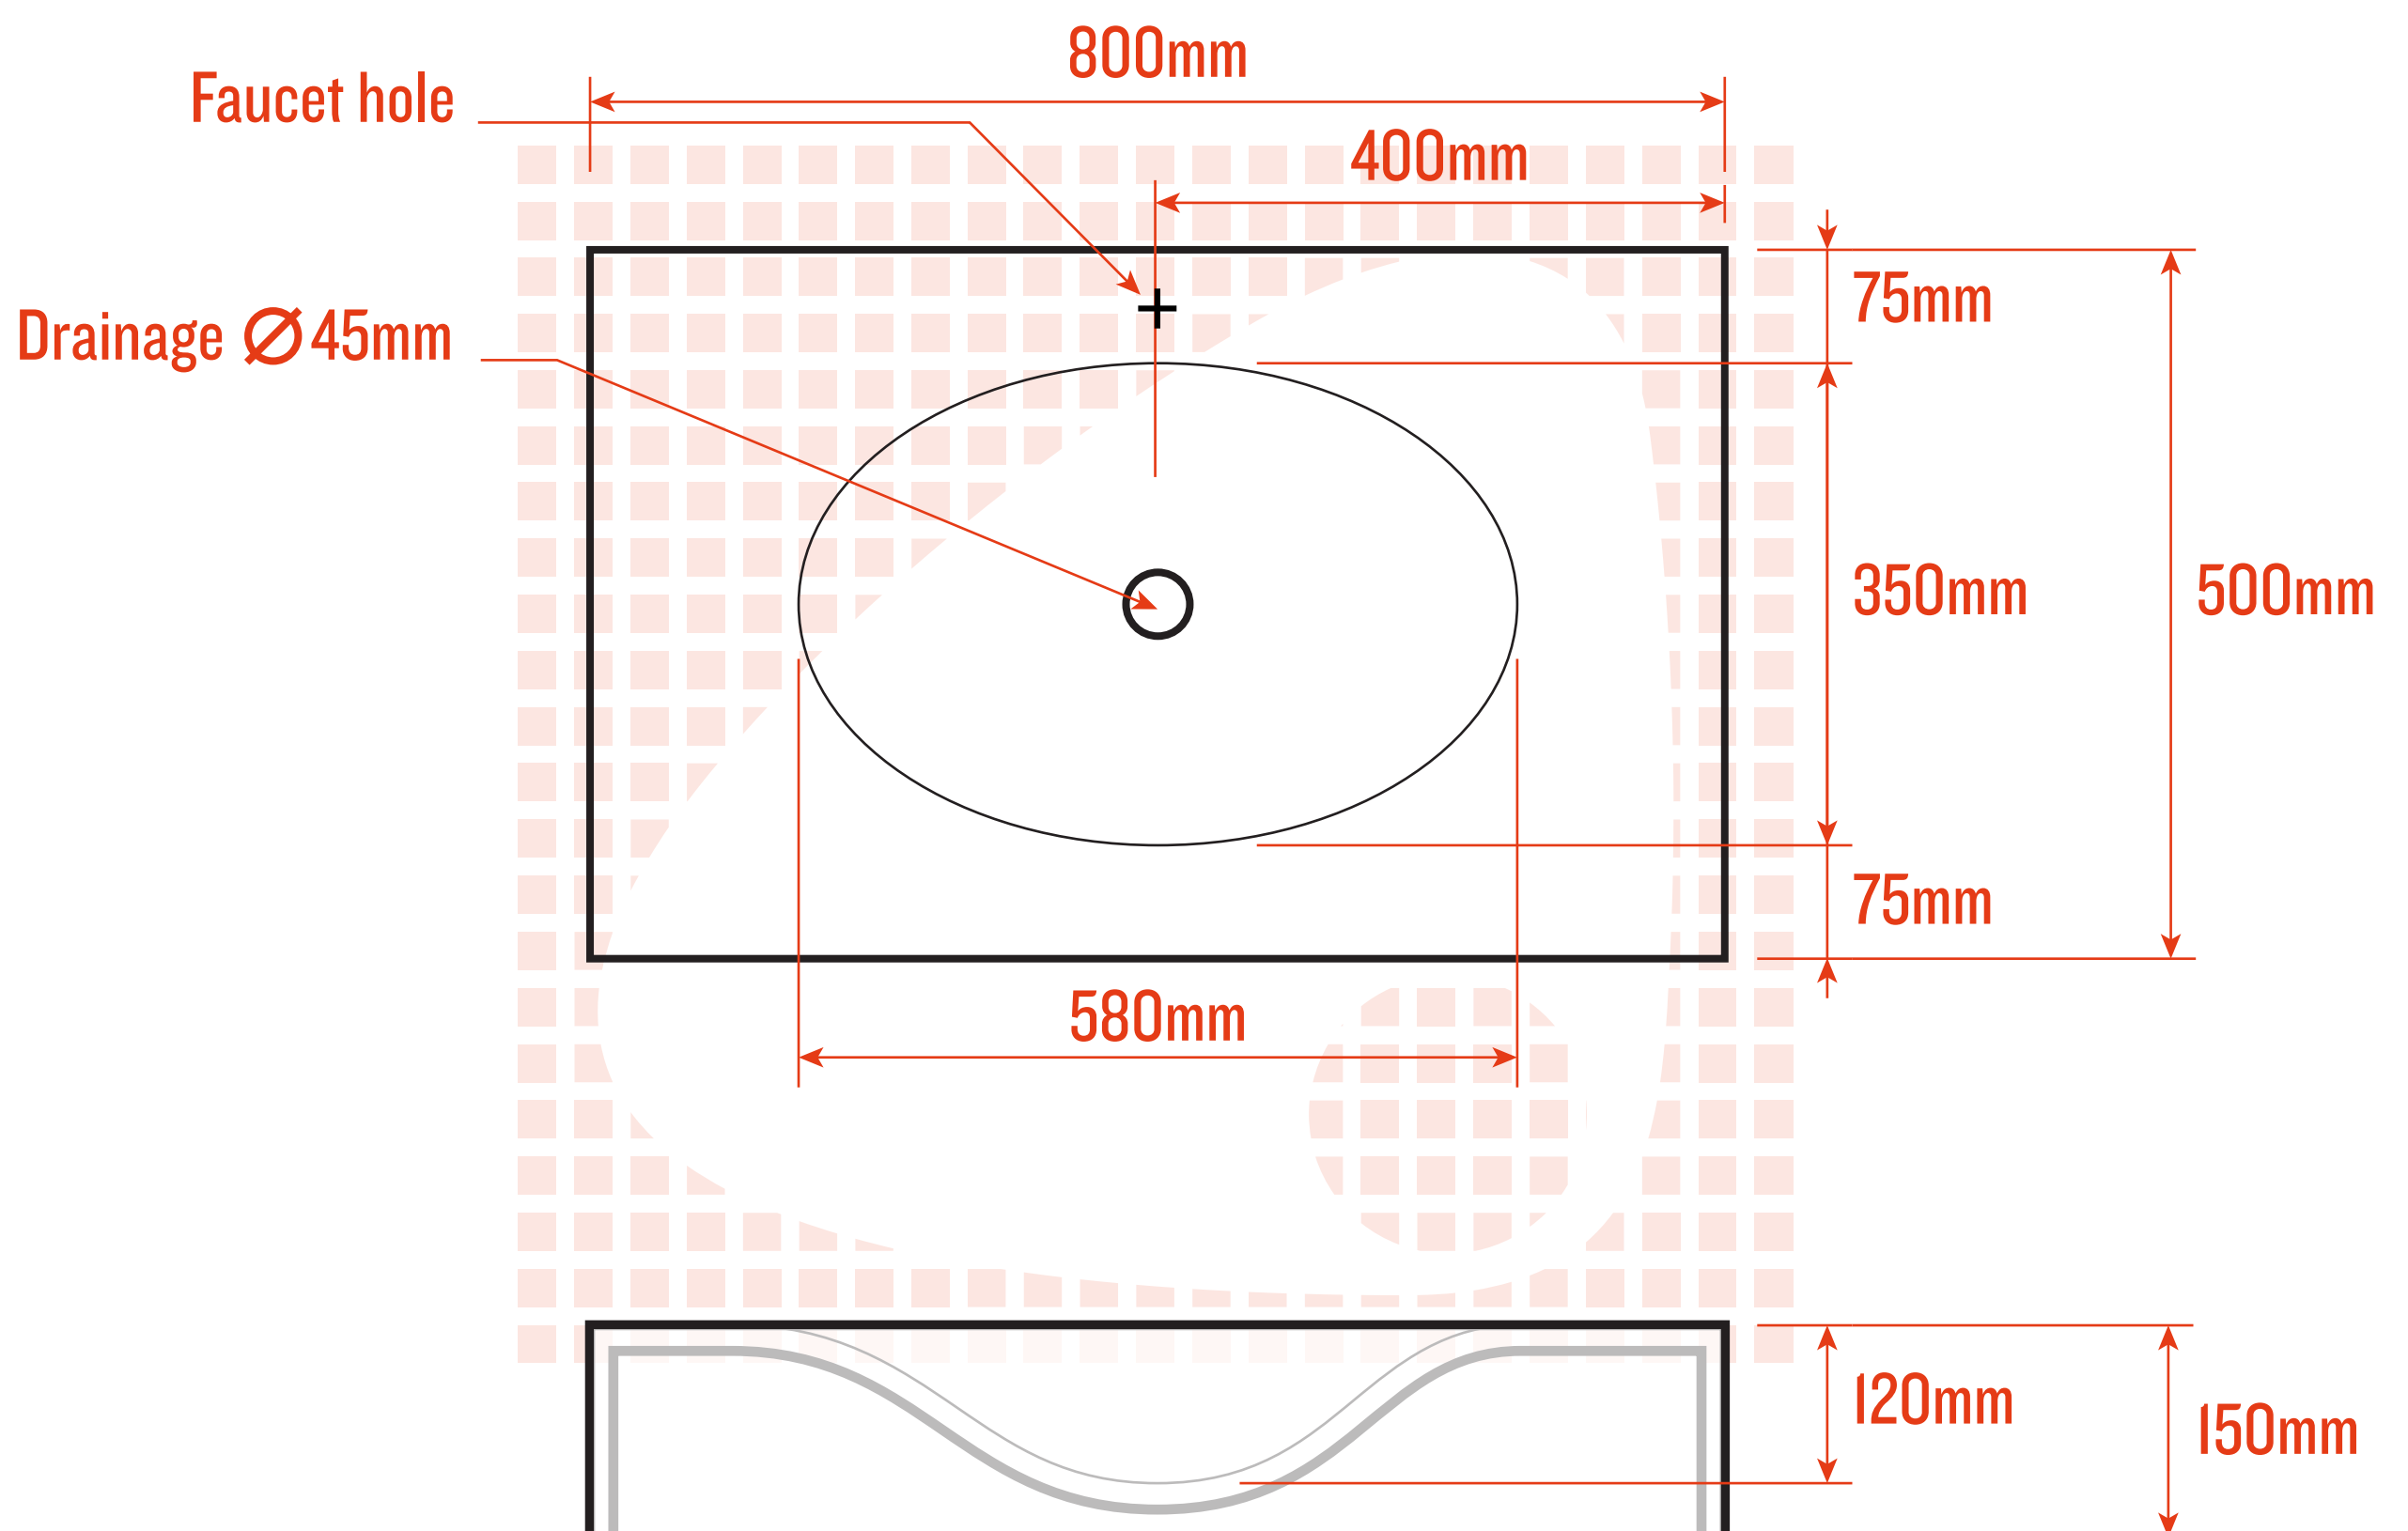

Cocoon max Simple

Smooth and timeless !

The Cocoon max washbasin with single or dual bowls is characterised by a bigger depth of the bowl (120mm). It combines multipurpose usage and smooth style. Cocoon max comes with a solid surface stopper and the innovative Vaskeo invisible overflow system.

Washbasin made from Solid Surface, designed and manufactured in France.

furniture and faucet not included.

Custom-made production is possible (dimensions; number of bowls...)

contact@vaskeo.com

Cocoon max Double

Smooth and timeless !

The Cocoon max washbasin with single or dual bowls is characterised by a bigger depth of the bowl (120mm). It combines multipurpose usage and smooth style. Cocoon max comes with a solid surface stopper and the innovative Vaskeo invisible overflow system.

Washbasin made from Solid Surface, designed and manufactured in France.

furniture and faucet not included.

Custom-made production is possible (dimensions; number of bowls...)