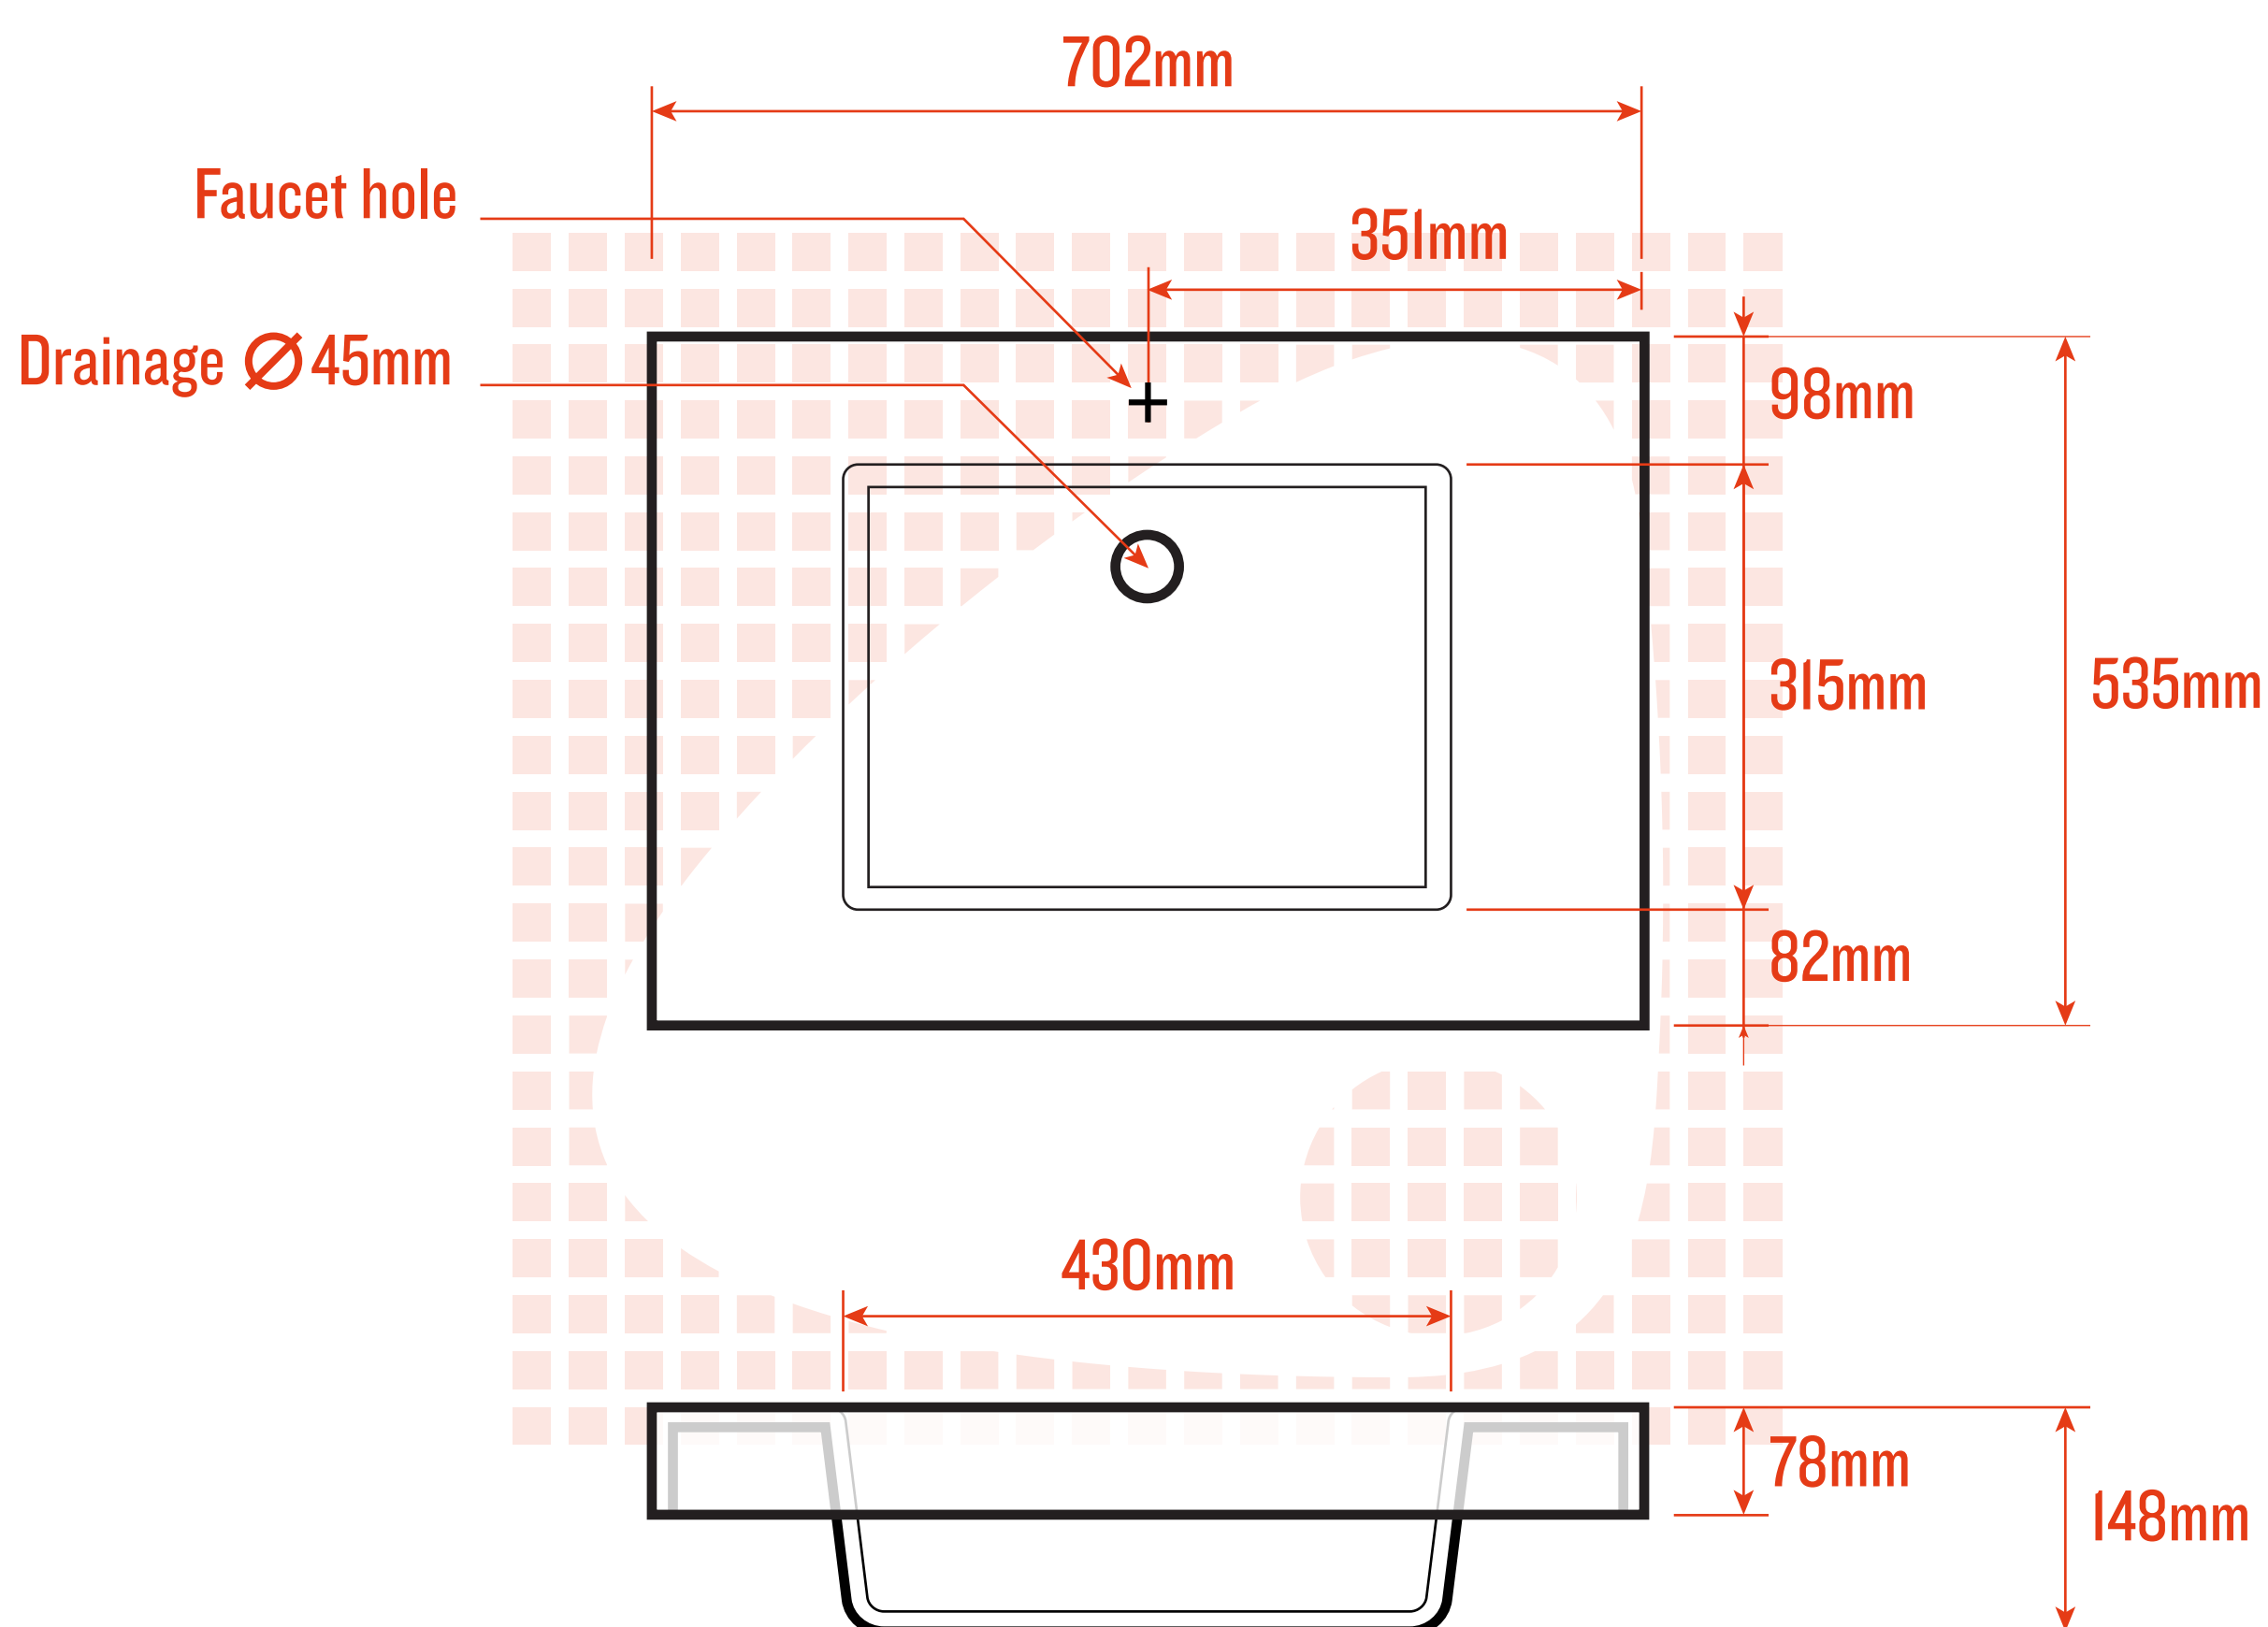

Aurelia Simple

A classical and refined style !

The Aurelia washbasin is manufactured with a 14mm thick solid surface.

Washbasin made from Solid Surface, designed and manufactured in France.

furniture and faucet not included.

Custom-made production is possible (dimensions; number of bowls...)

Aurelia Double

A classical and refined style !

The Aurelia washbasin is manufactured with a 14mm thick solid surface.

Washbasin made from Solid Surface, designed and manufactured in France.

furniture and faucet not included.

Custom-made production is possible (dimensions; number of bowls...)