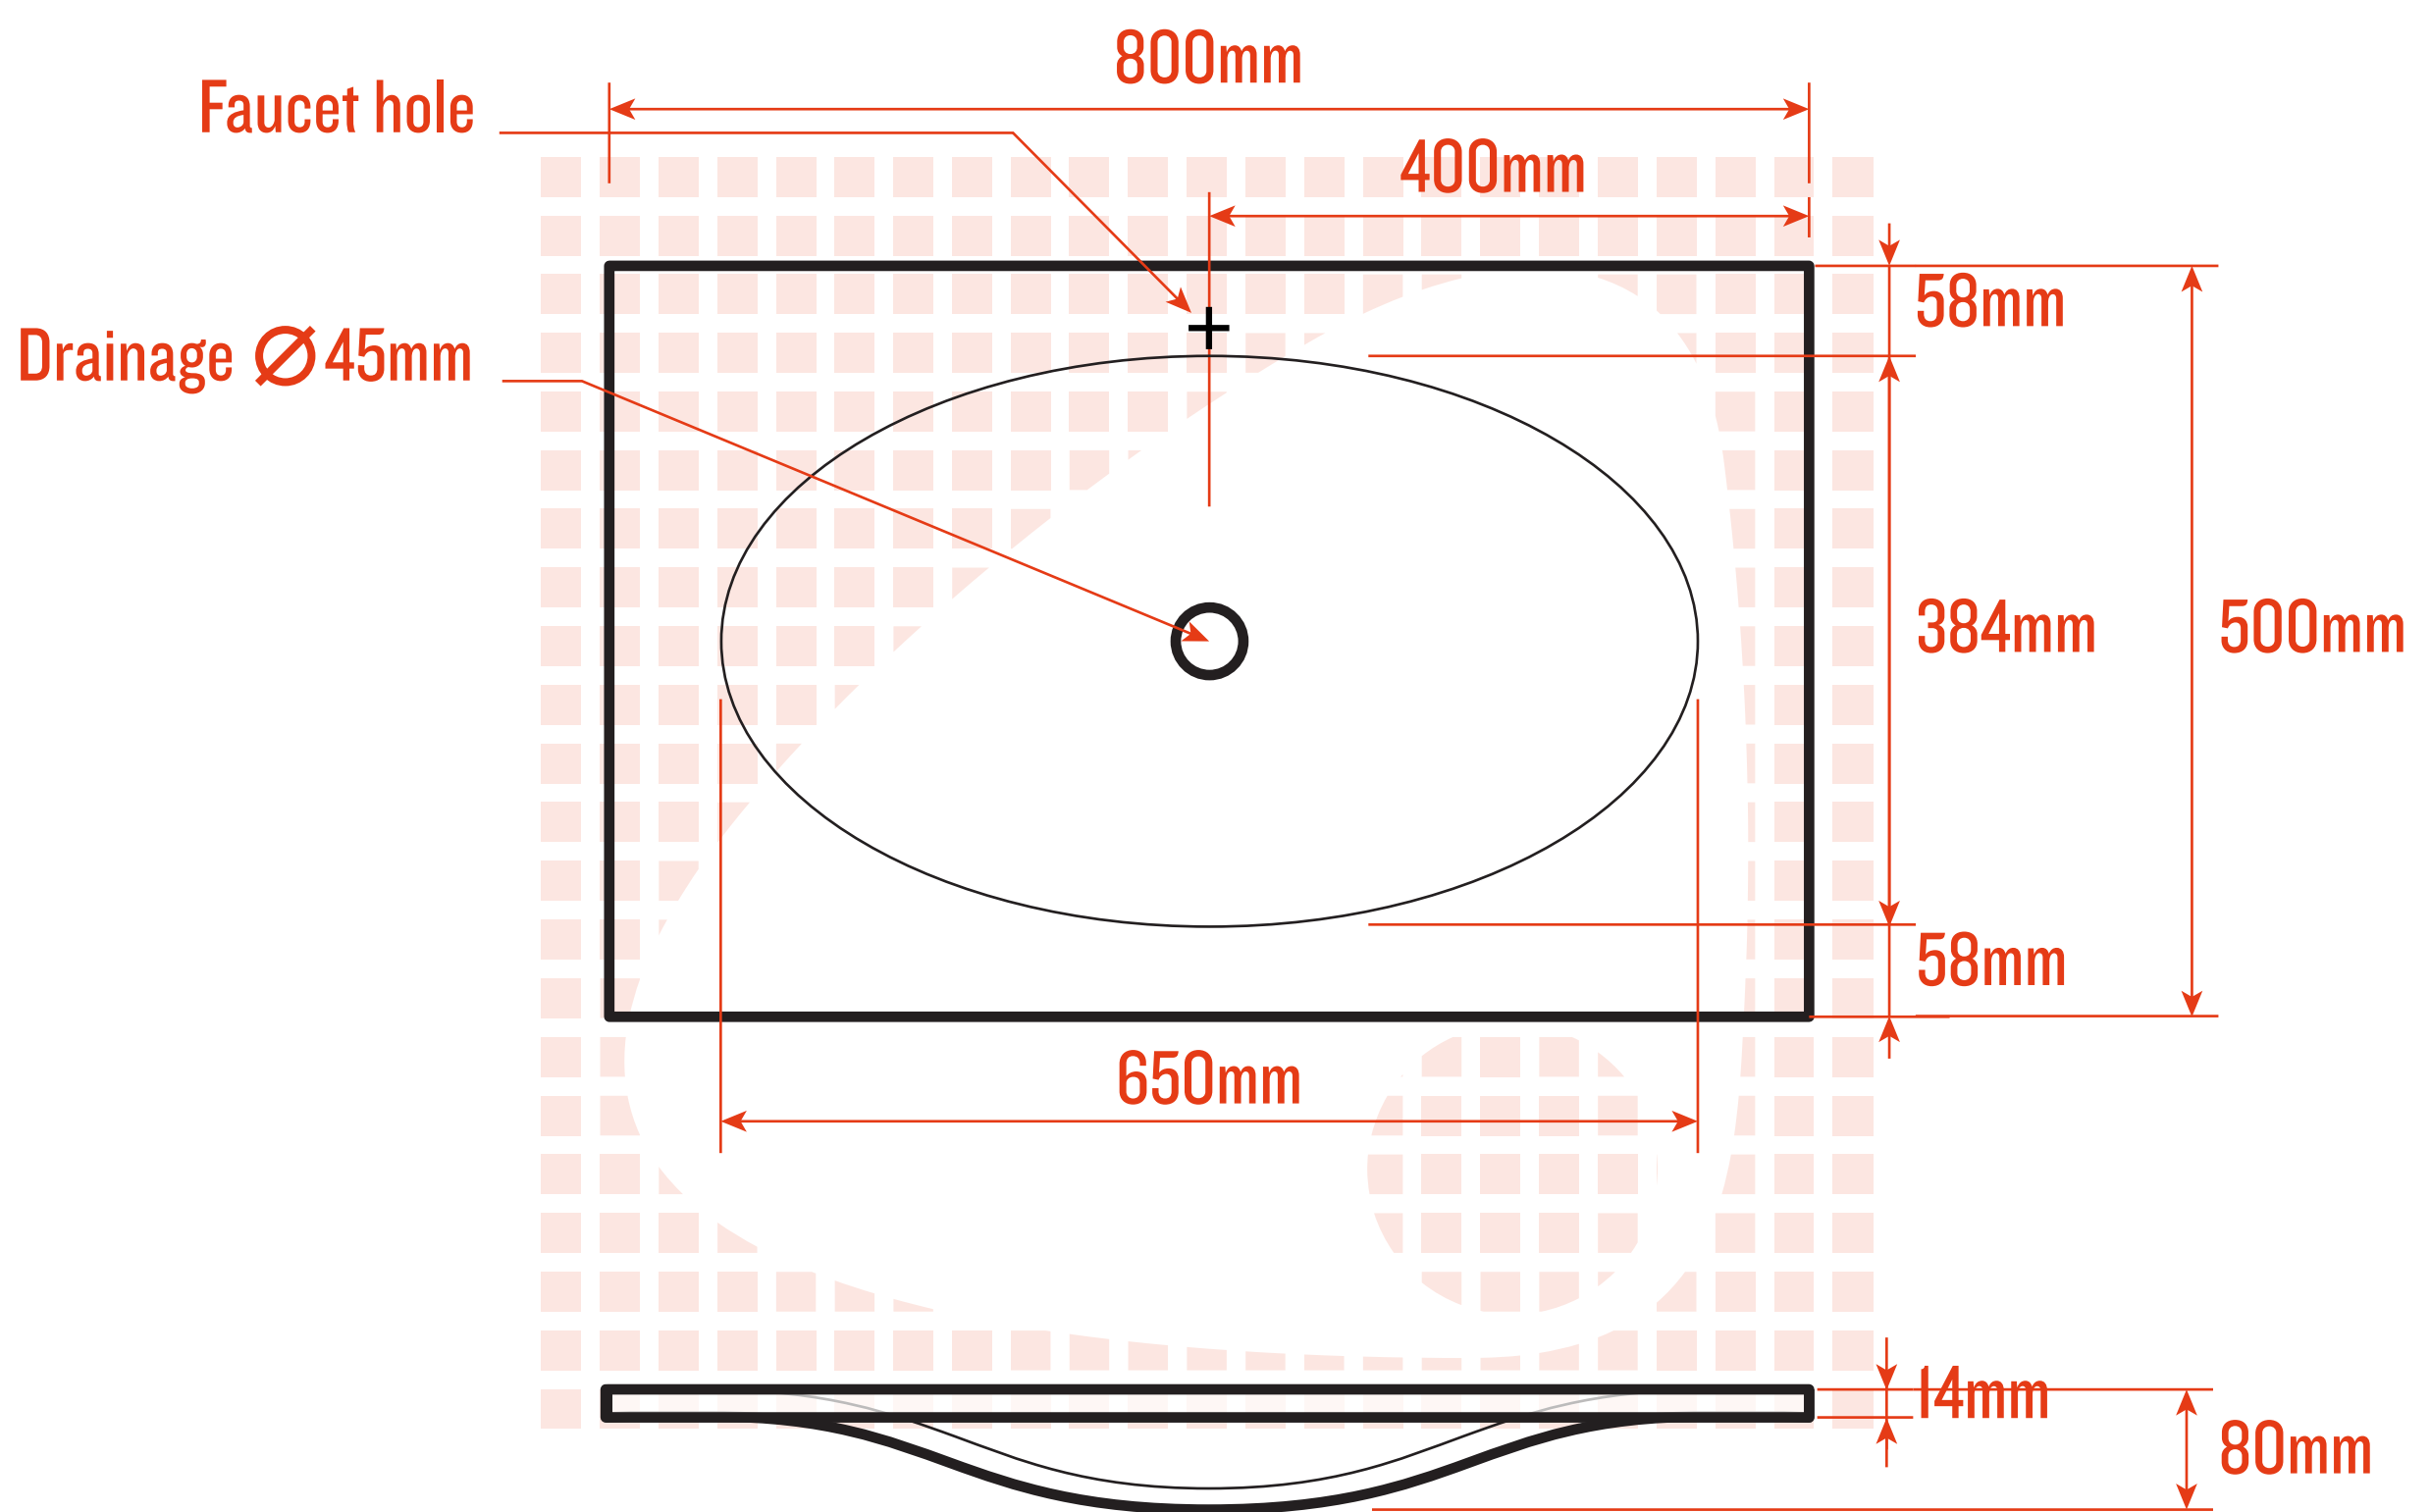

Cocoon min Simple

Smooth and timeless !

The Cocoon min washbasin with single or dual bowl is characterised by the reduced depth of the bowl (70mm). Its design offers a timeless and modern style.

Washbasin made from Solid Surface, designed and manufactured in France.

furniture and faucet not included.

Custom-made production is possible (dimensions; number of bowls...)

Cocoon min Double

Smooth and timeless !

The Cocoon min washbasin with single or dual bowl is characterised by the reduced depth of the bowl (70mm). Its design offers a timeless and modern style.

Washbasin made from Solid Surface, designed and manufactured in France.

furniture and faucet not included.

Custom-made production is possible (dimensions; number of bowls...)