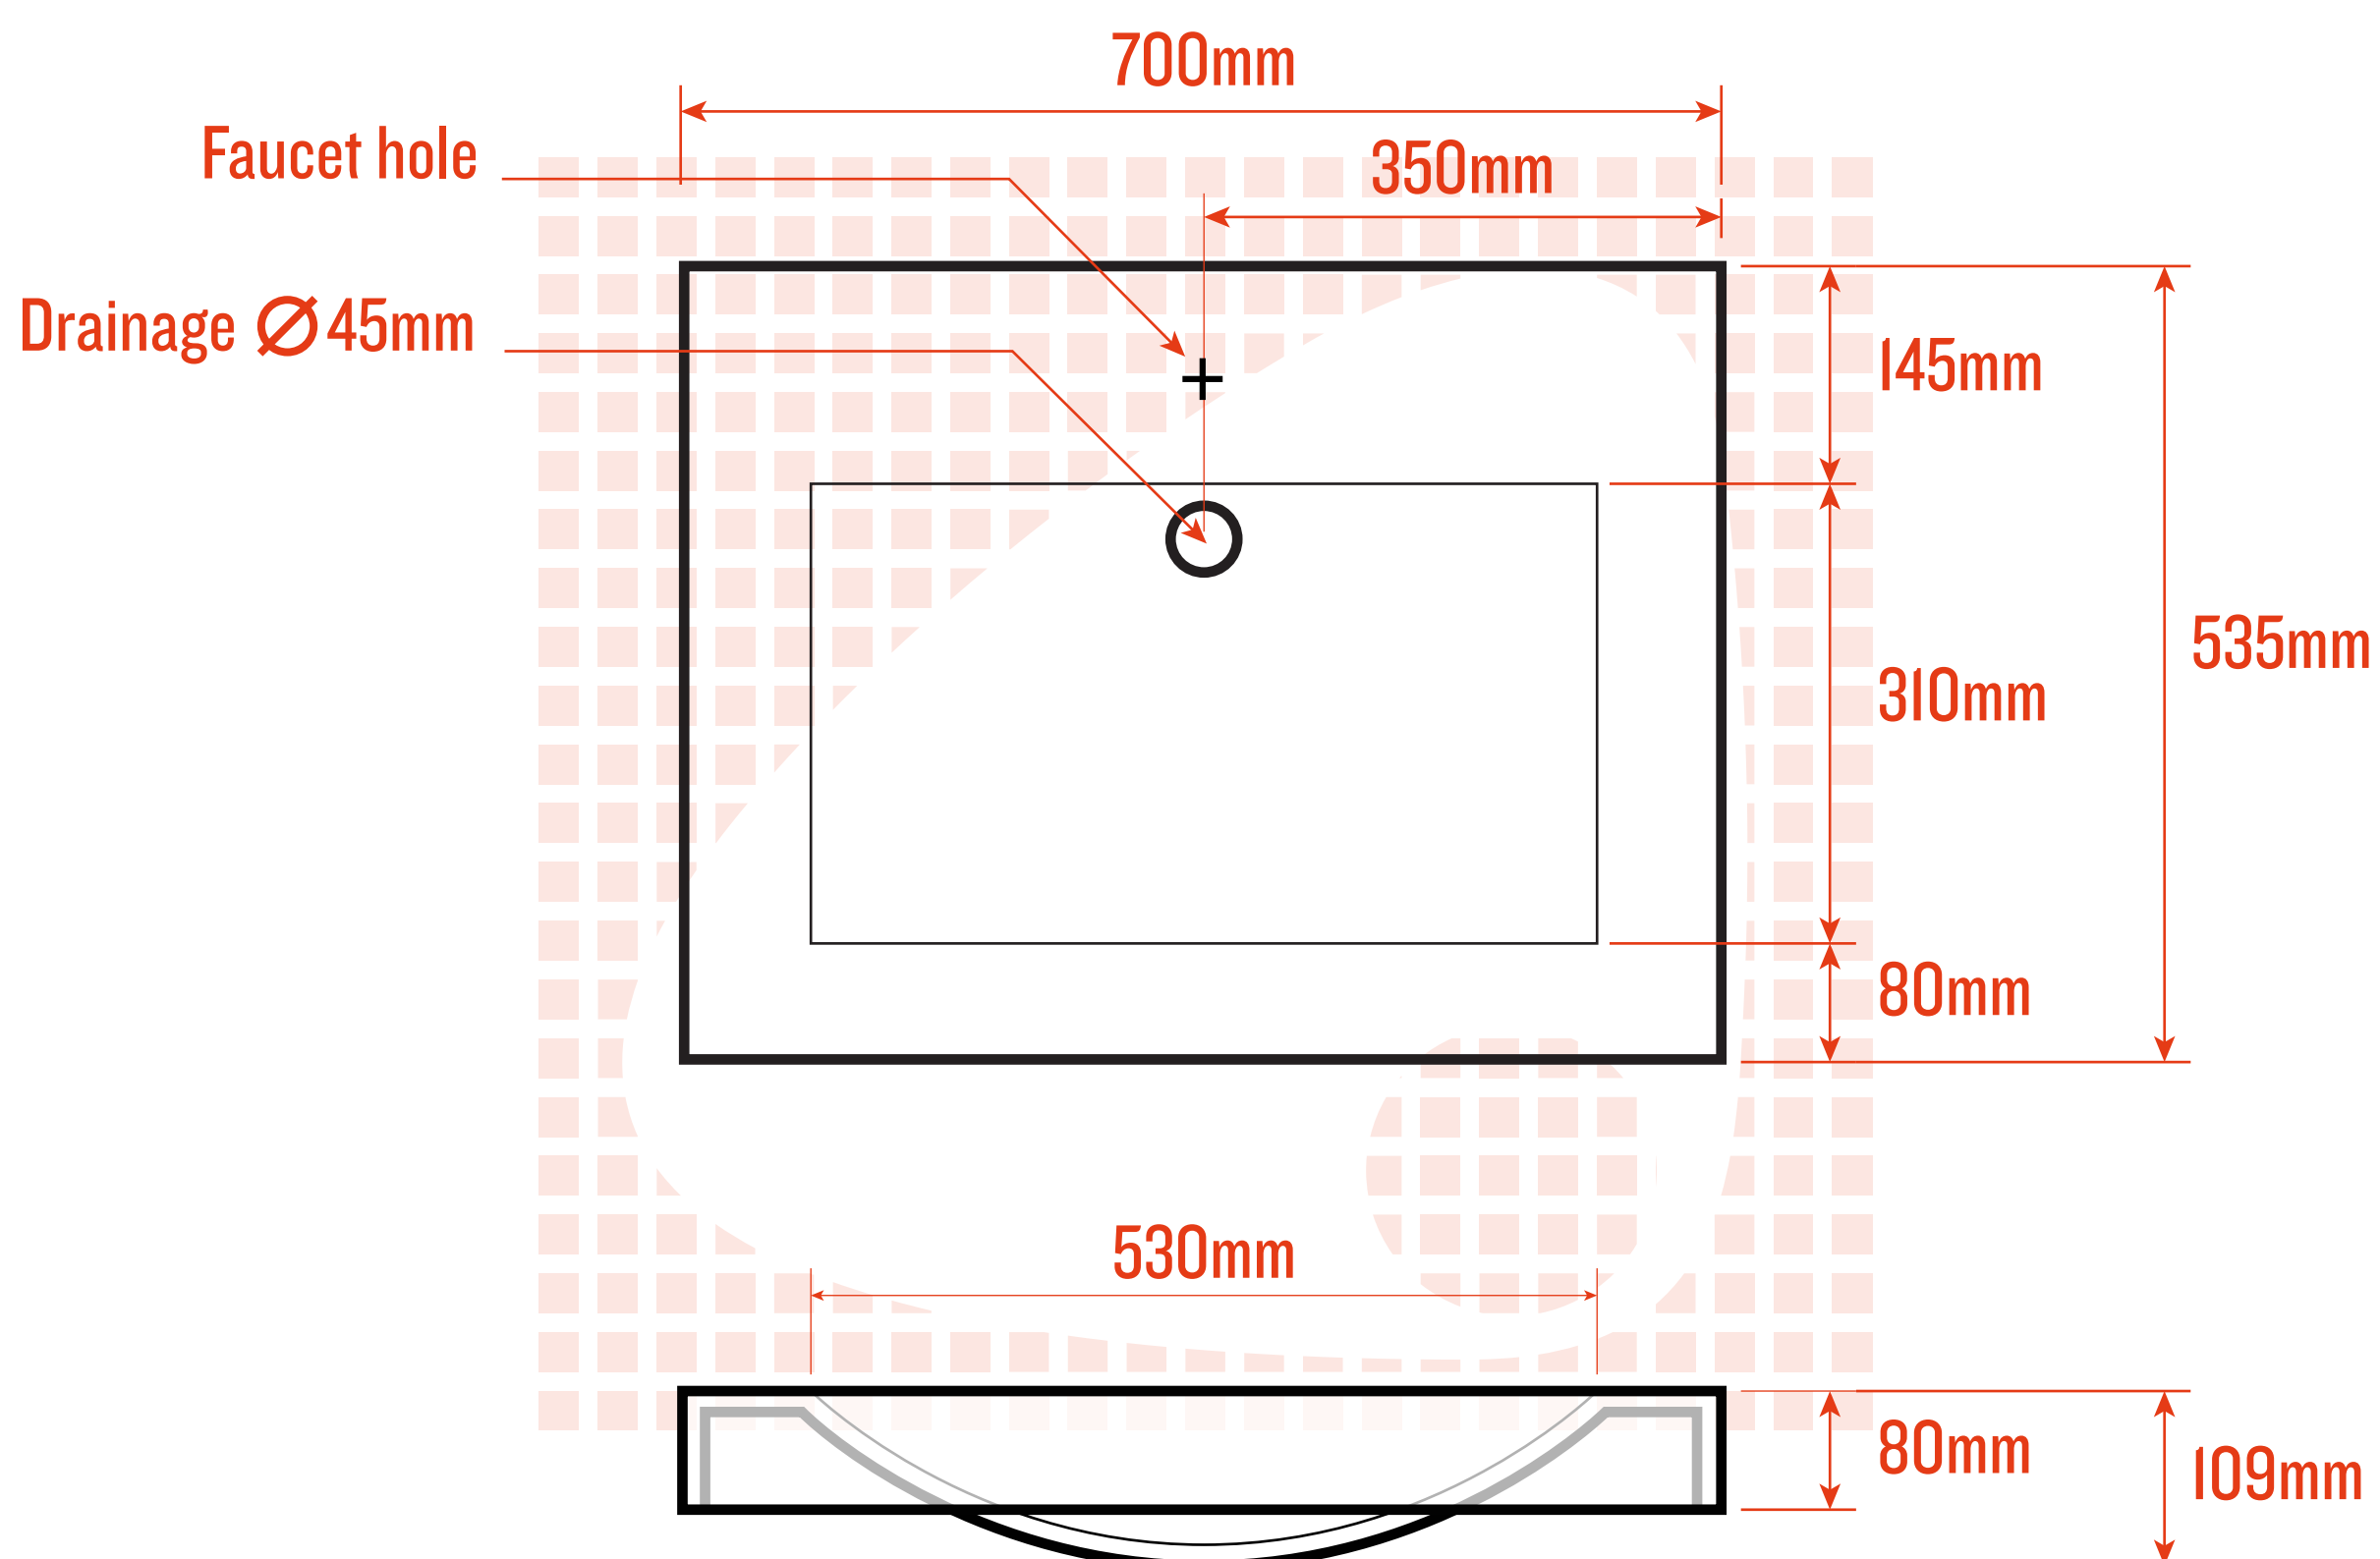

Madrid Simpl

A classical and timeless style!

The Madrid washbasin is manufactured with a 14mm thick solid surface.

Washbasin made from Solid Surface, designed and manufactured in France.

furniture and faucet not included.

Custom-made production is possible (dimensions; number of bowls...)

Madrid Double

A classical and timeless style!

The Madrid washbasin is manufactured with a 14mm thick solid surface.

Washbasin made from Solid Surface, designed and manufactured in France.

furniture and faucet not included.

Custom-made production is possible (dimensions; number of bowls...)