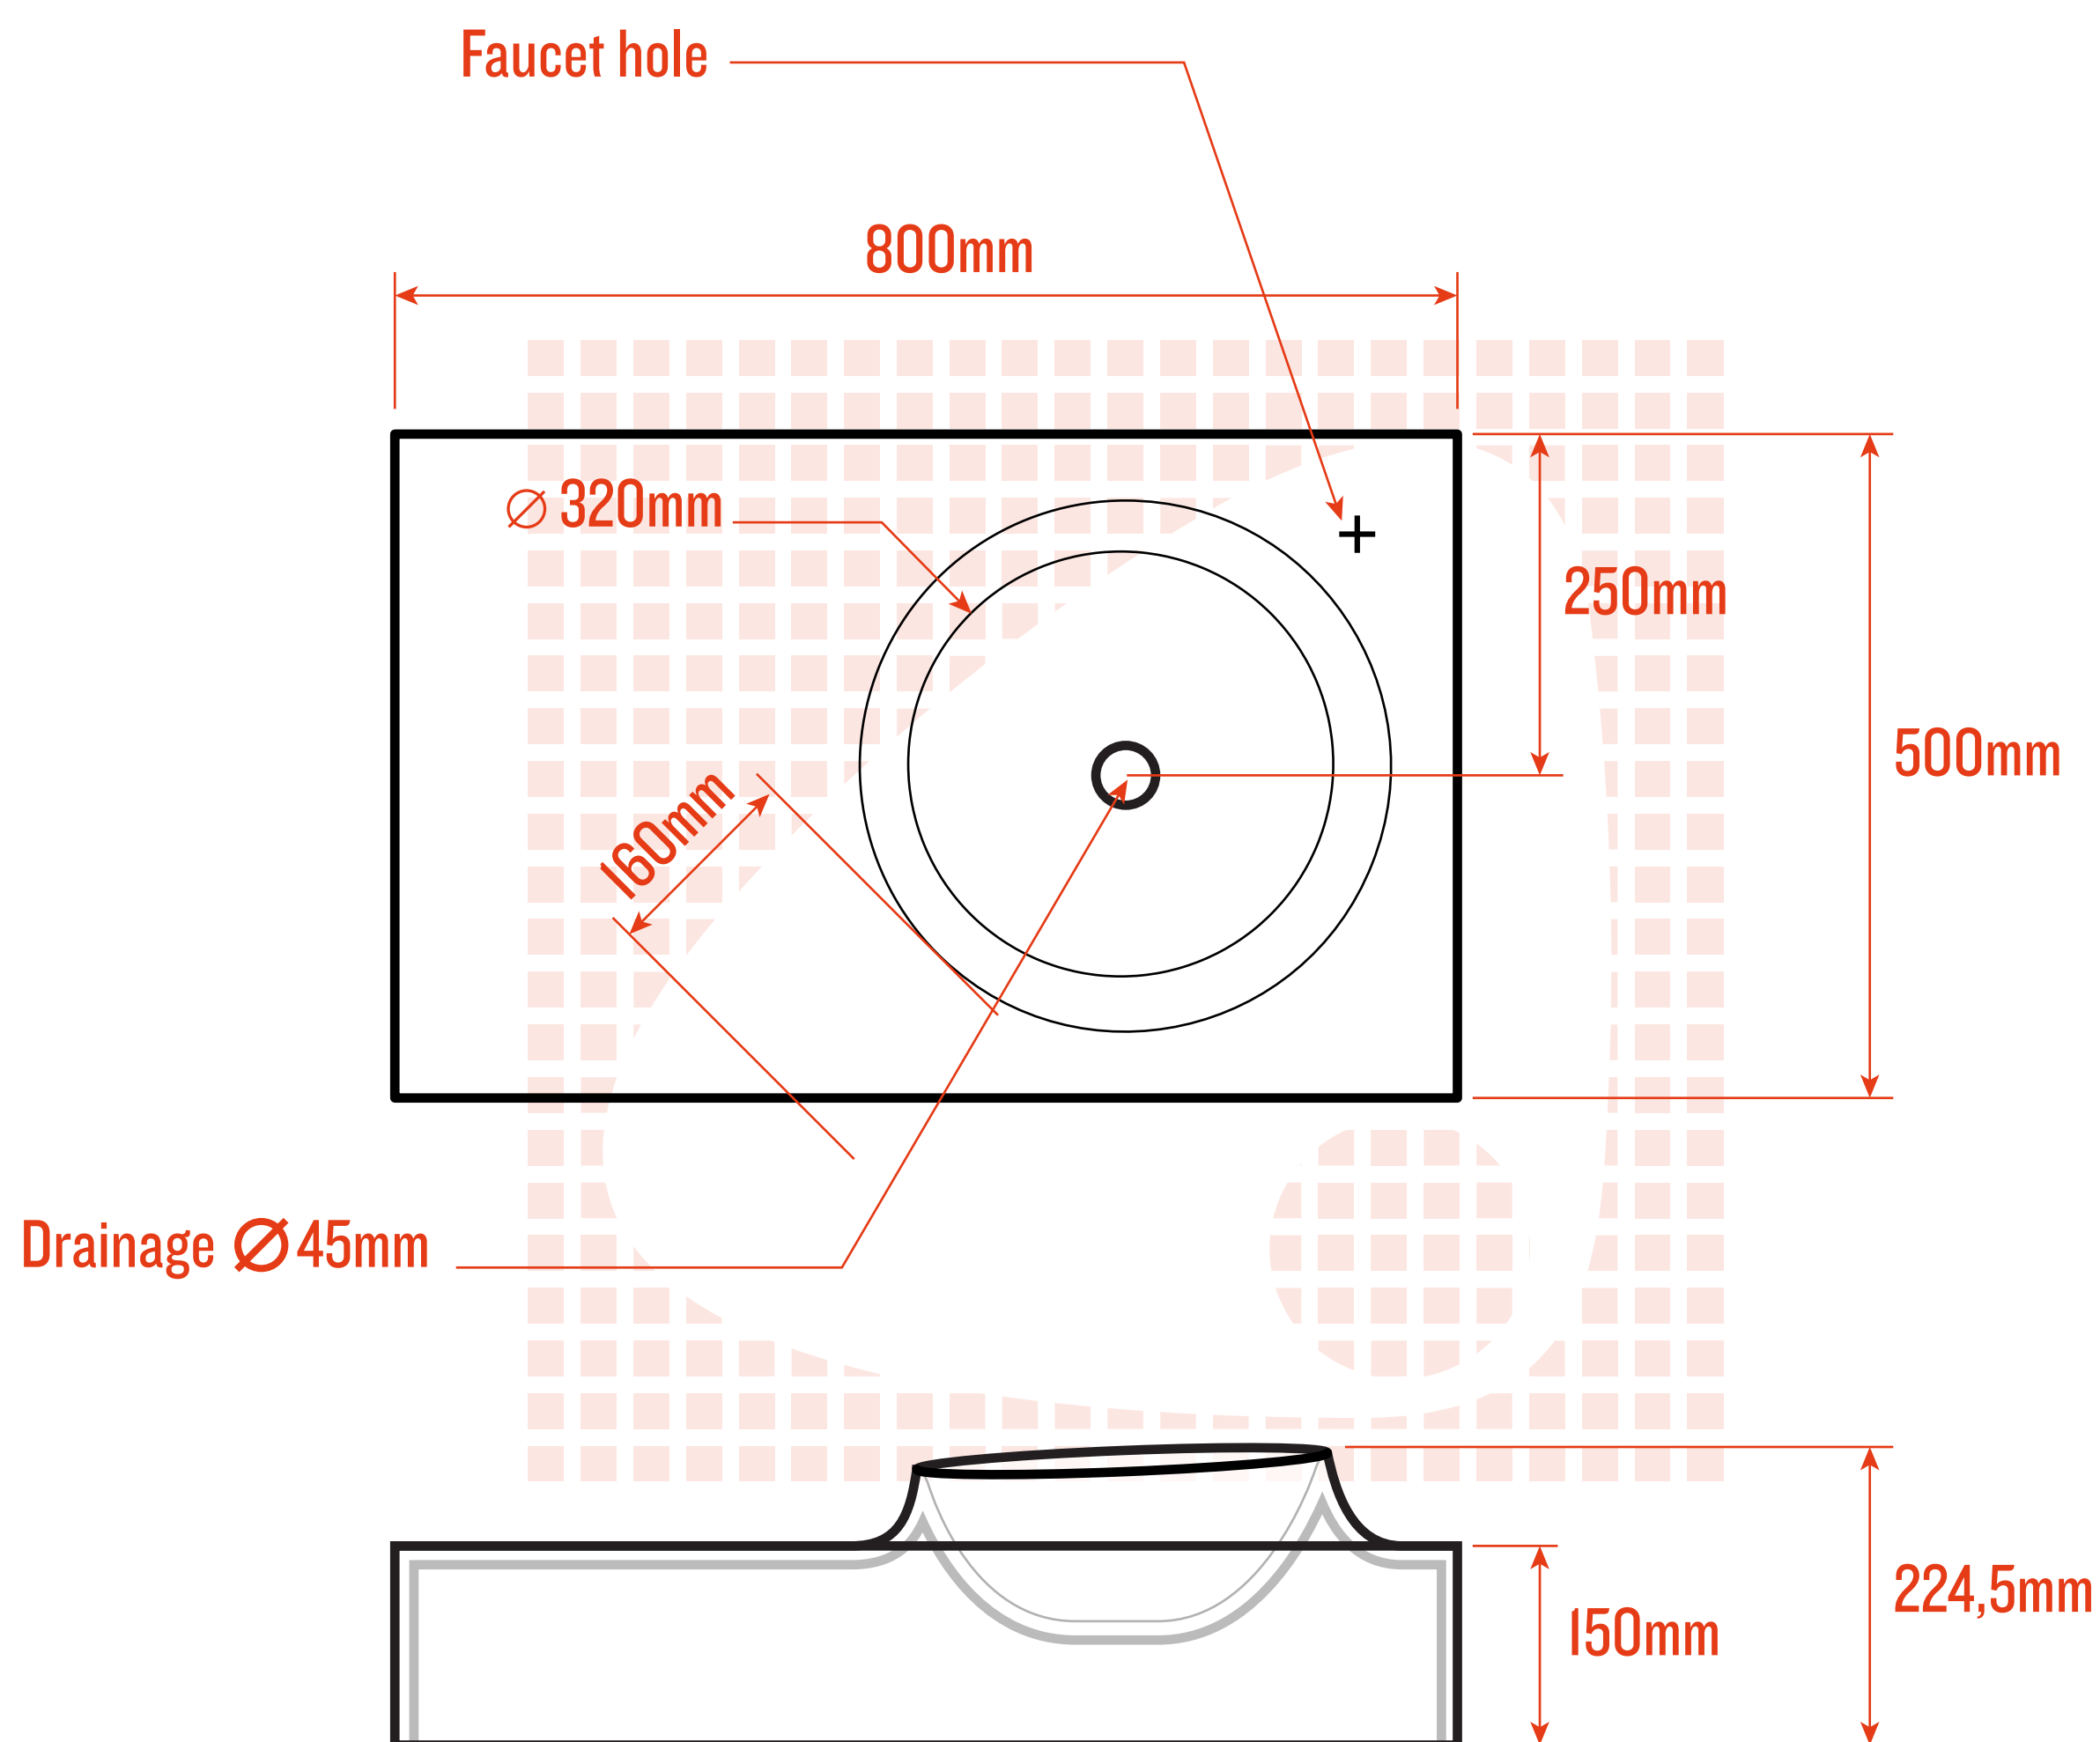

Volkéo 80

The style of Nature!

The design of Volkeo washbasin (50 & 80) is inspired by the nature, particularly by the volcanos of Auvergne area. It gives both a fun and functional option for your bathroom.

Washbasin made from Solid Surface, designed and manufactured in France.

furniture and faucet not included.

Custom-made production is possible (dimensions; number of bowls...)

Volkéo 50

The style of Nature!

The design of Volkeo washbasin (50 & 80) is inspired by the nature, particularly by the volcanos of Auvergne area. It gives both a fun and functional option for your bathroom.

Washbasin made from Solid Surface, designed and manufactured in France.

furniture and faucet not included.

Custom-made production is possible (dimensions; number of bowls...)